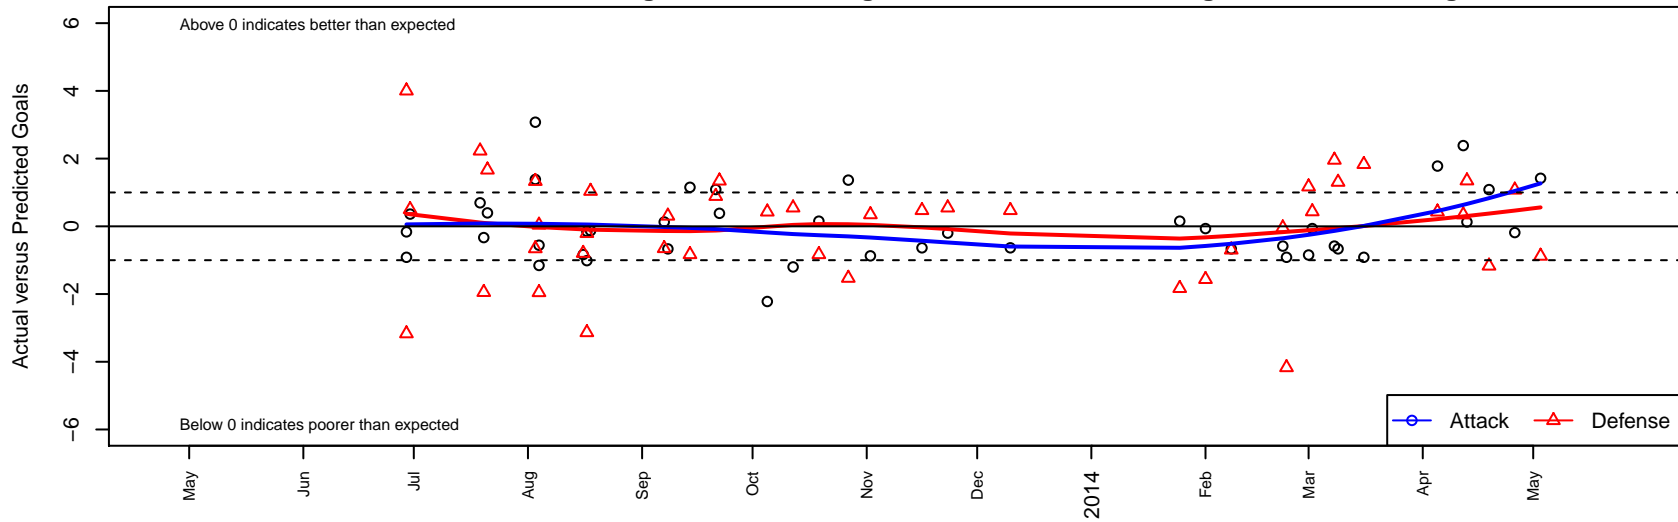

RV Slammers White G00

Rainier Valley Slammers
 Auburn, WA
 G00 total strength=757
 attack=0.99 defense=0.75
 fall league = RCL G00 Div 4, Spr RCL G00 Div
 notes= Haggett 2013
 alt names used:
 RVS Slammers G00 Gladwin
 RV Slammers White [G00]
 RVS G00 White
 RAINIER VALLEY SLAMMERS RVS G00 WHI

Venues played:
 RVS Classic GU13
 Nike Crossfire Challenge Silver U13
 SeaTac Cup U13 U13
 Mt Hood Challenge GU13 Silver
 RCL G00 Div 4
 Spr RCL G00 Div 4
 Challenge Cup G00 Division 2 – Challenge 2

RV Slammers White G00
 Dots are actual minus expected GF (blue circles) and GA (red triangles).
 Blue line is smoothed change in attack strength. Red is smoothed change in defense strength.